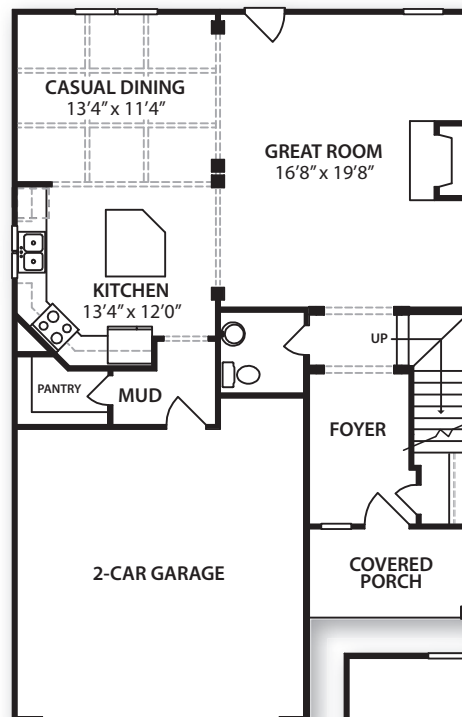

FIRST FLOOR